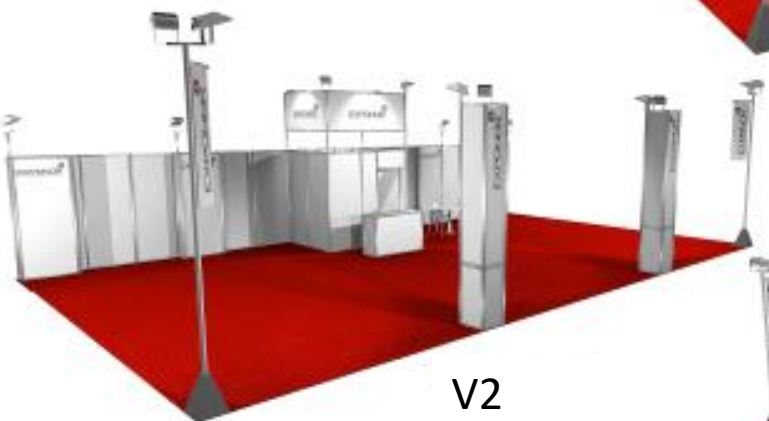

**Special
Modular
Stand
135 sqm**

V2

15 m x 9 m

3.580 € + vat

Include:

MDF laminated white walls,
Structure in anodised steel
in natural colour,
Non-inflamable M3 class
carpeting, 2 tables, 6
chairs, 1 reception desk, 1
high chair, Lightposts,
Monophase electrical
switchboard up to 3kw,
spotlights, switch and
power plug; company logos
up to 2 colors at designated
locations

EMAF Ufi
Approved
Event
TRANSFORMING
THE INDUSTRY

01 > 04
DEZ
2021