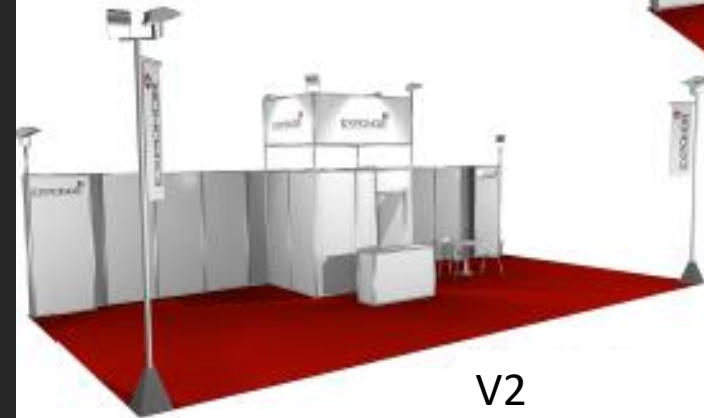

**Special  
Modular  
Stand  
72 sqm**

V3

V2

V1

**12 m x 6 m**

**2.550 € + vat**

Include:

MDF laminated white walls,  
Structure in anodised steel  
in natural colour,  
Non-inflamable M3 class  
carpeting, 2 tables, 6 chairs,  
1 reception desk, 1 high  
chair, Lightposts,  
Monophase electrical  
switchboard up to 3kw,  
spotlights, switch and  
power plug, company logos  
up to 2 colors at designated  
locations

**EMAF** ufi  
Approved  
Event  
TRANSFORMING  
THE INDUSTRY

01 > 04  
DEZ  
2021

**Special  
Modular  
Stand  
81 sqm**

**9 m x 9 m**

**2.690 € + vat**

Include:

MDF laminated white walls,  
Structure in anodised steel  
in natural colour,  
Non-inflamable M3 class  
carpeting, 2 tables, 6 chairs,  
1 reception desk, 1 high  
chair, Lightposts,  
Monophase electrical  
switchboard up to 3kw,  
spotlights, switch and  
power plug, company logos  
up to 2 colors at designated  
locations