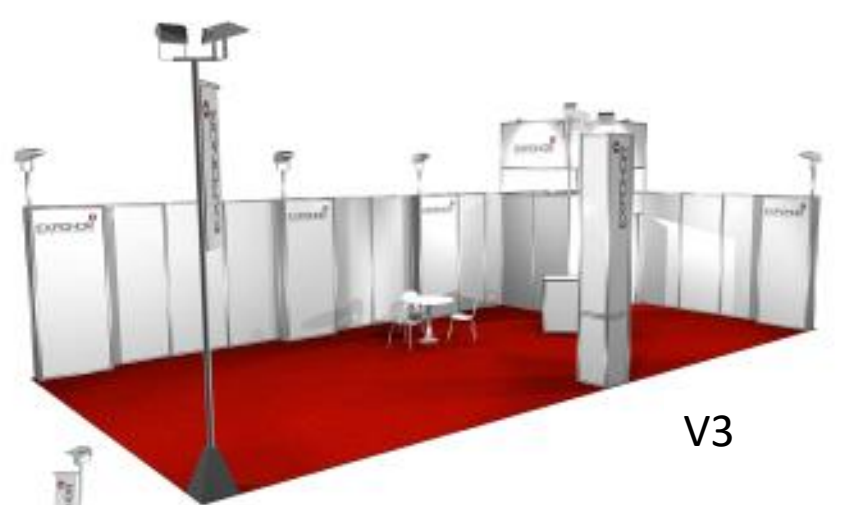

**Special  
Modular  
Stand  
72 sqm**

V3

V2

V1

**12 m x 6 m**

**2.550 € + vat**

Include:

MDF laminated white walls,  
Structure in anodised steel  
in natural colour,  
Non-inflamable M3 class  
carpeting, 2 tables, 6 chairs,  
1 reception desk, 1 high  
chair, Lightposts,  
Monophase electrical  
switchboard up to 3kw,  
spotlights, switch and  
power plug, company logos  
up to 2 colors at designated  
locations

**EMAF** ufi  
Approved  
Event  
TRANSFORMING  
THE INDUSTRY

01 > 04  
DEZ  
2021

**Special  
Modular  
Stand  
81 sqm**

**9 m x 9 m**

**2.690 € + vat**

Include:

MDF laminated white walls,  
Structure in anodised steel  
in natural colour,  
Non-inflamable M3 class  
carpeting, 2 tables, 6 chairs,  
1 reception desk, 1 high  
chair, Lightposts,  
Monophase electrical  
switchboard up to 3kw,  
spotlights, switch and  
power plug, company logos  
up to 2 colors at designated  
locations

Include:

MDF laminated white walls,  
Structure in anodised steel  
in natural colour,  
Non-inflamable M3 class  
carpeting, 2 tables, 6  
chairs, 1 reception desk, 1  
high chair, Lightposts,  
Monophase electrical  
switchboard up to 3kw,  
spotlights, switch and  
power plug, company logos  
up to 2 colors at designated  
locations

Include:

MDF laminated white walls,  
Structure in anodised steel  
in natural colour,  
Non-inflamable M3 class  
carpeting, 2 tables, 6  
chairs, 1 reception desk, 1  
high chair, Lightposts,  
Monophase electrical  
switchboard up to 3kw,  
spotlights, switch and  
power plug; company logos  
up to 2 colors at designated  
locations