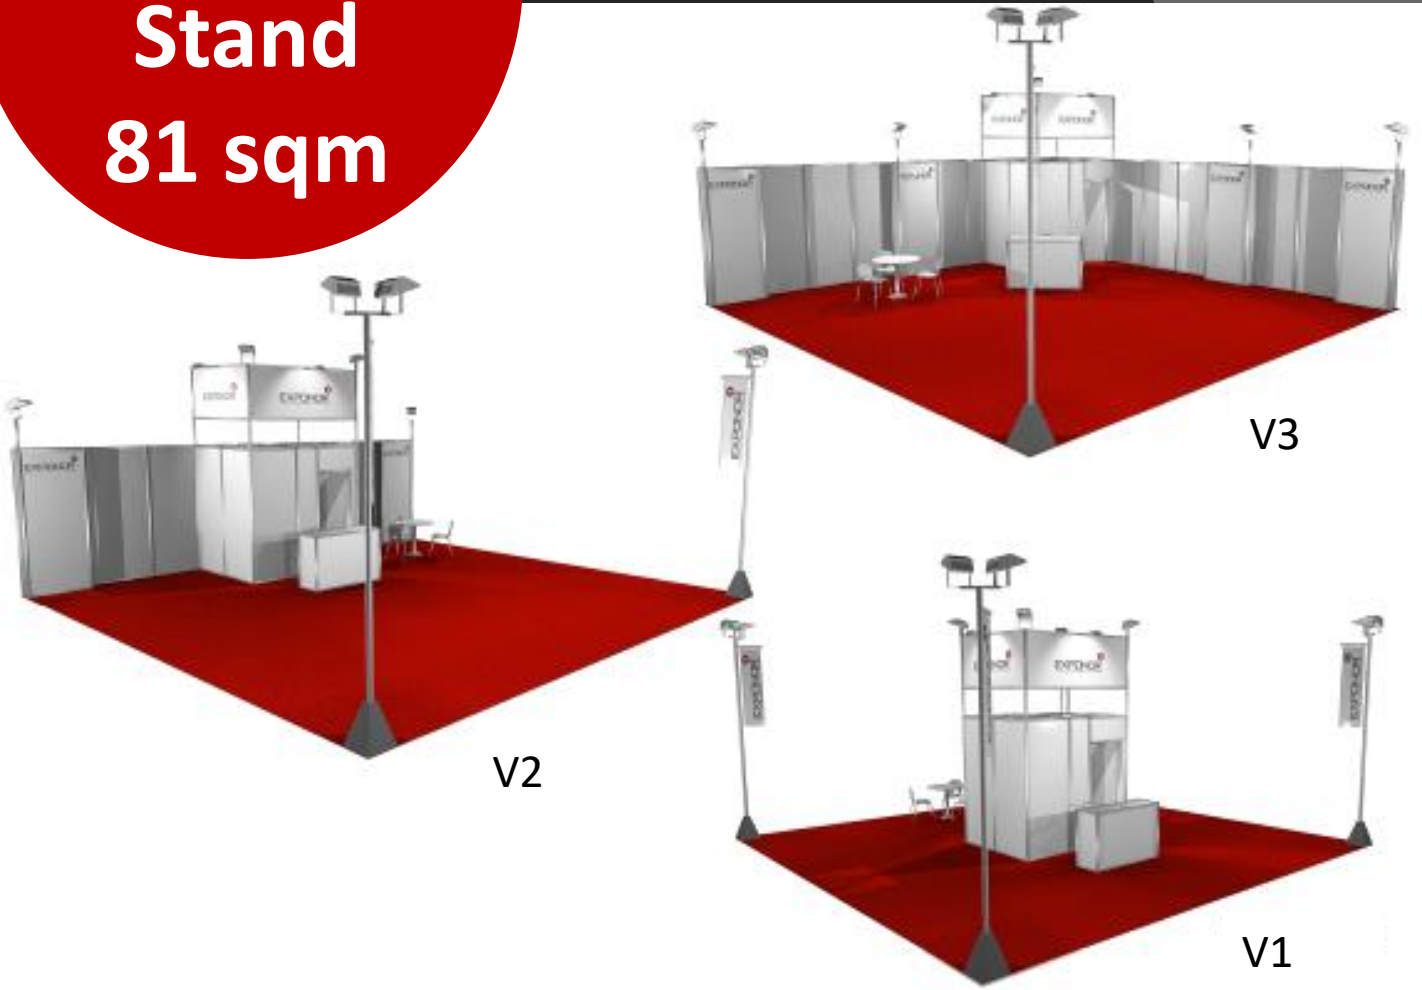

**Special  
Modular  
Stand  
72 sqm**

V3

V2

V1

**12 m x 6 m**

**2.550 € + vat**

Include:

MDF laminated white walls,  
Structure in anodised steel  
in natural colour,  
Non-inflamable M3 class  
carpeting, 2 tables, 6 chairs,  
1 reception desk, 1 high  
chair, Lightposts,  
Monophase electrical  
switchboard up to 3kw,  
spotlights, switch and  
power plug, company logos  
up to 2 colors at designated  
locations

**EMAF** ufi  
Approved  
Event  
TRANSFORMING  
THE INDUSTRY

01 > 04  
DEZ  
2021

**Special  
Modular  
Stand  
81 sqm**

**9 m x 9 m**

**2.690 € + vat**

Include:

MDF laminated white walls,  
Structure in anodised steel  
in natural colour,  
Non-inflamable M3 class  
carpeting, 2 tables, 6 chairs,  
1 reception desk, 1 high  
chair, Lightposts,  
Monophase electrical  
switchboard up to 3kw,  
spotlights, switch and  
power plug, company logos  
up to 2 colors at designated  
locations

Include:

MDF laminated white walls,  
Structure in anodised steel  
in natural colour,  
Non-inflamable M3 class  
carpeting, 2 tables, 6  
chairs, 1 reception desk, 1  
high chair, Lightposts,  
Monophase electrical  
switchboard up to 3kw,  
spotlights, switch and  
power plug, company logos  
up to 2 colors at designated  
locations

Include:

MDF laminated white walls,  
Structure in anodised steel  
in natural colour,  
Non-inflamable M3 class  
carpeting, 2 tables, 6  
chairs, 1 reception desk, 1  
high chair, Lightposts,  
Monophase electrical  
switchboard up to 3kw,  
spotlights, switch and  
power plug; company logos  
up to 2 colors at designated  
locations