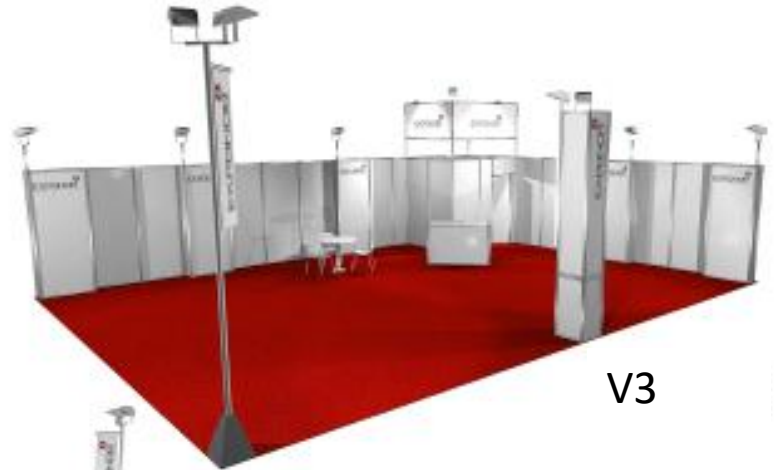

**Special
Modular
Stand
108 sqm**

V3