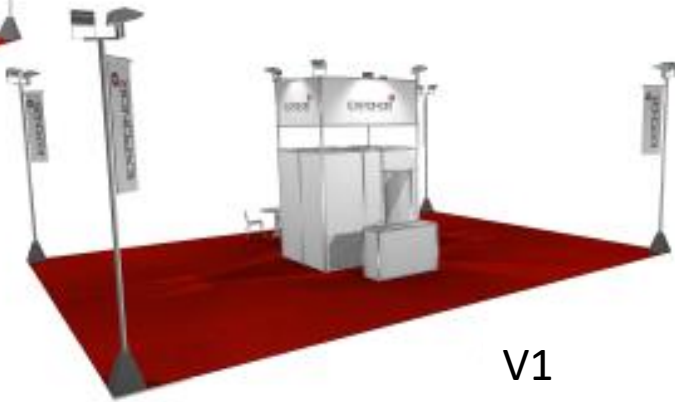

V1

12 m x 9 m

2.960 € + vat

Include:

MDF laminated white walls,
Structure in anodised steel
in natural colour,
Non-inflamable M3 class
carpeting, 2 tables, 6
chairs, 1 reception desk, 1
high chair, Lightposts,
Monophase electrical
switchboard up to 3kw,
spotlights, switch and
power plug, company logos
up to 2 colors at designated
locations

EMAF Ufi
Approved
Event
TRANSFORMING
THE INDUSTRY

01 > 04
DEZ
2021